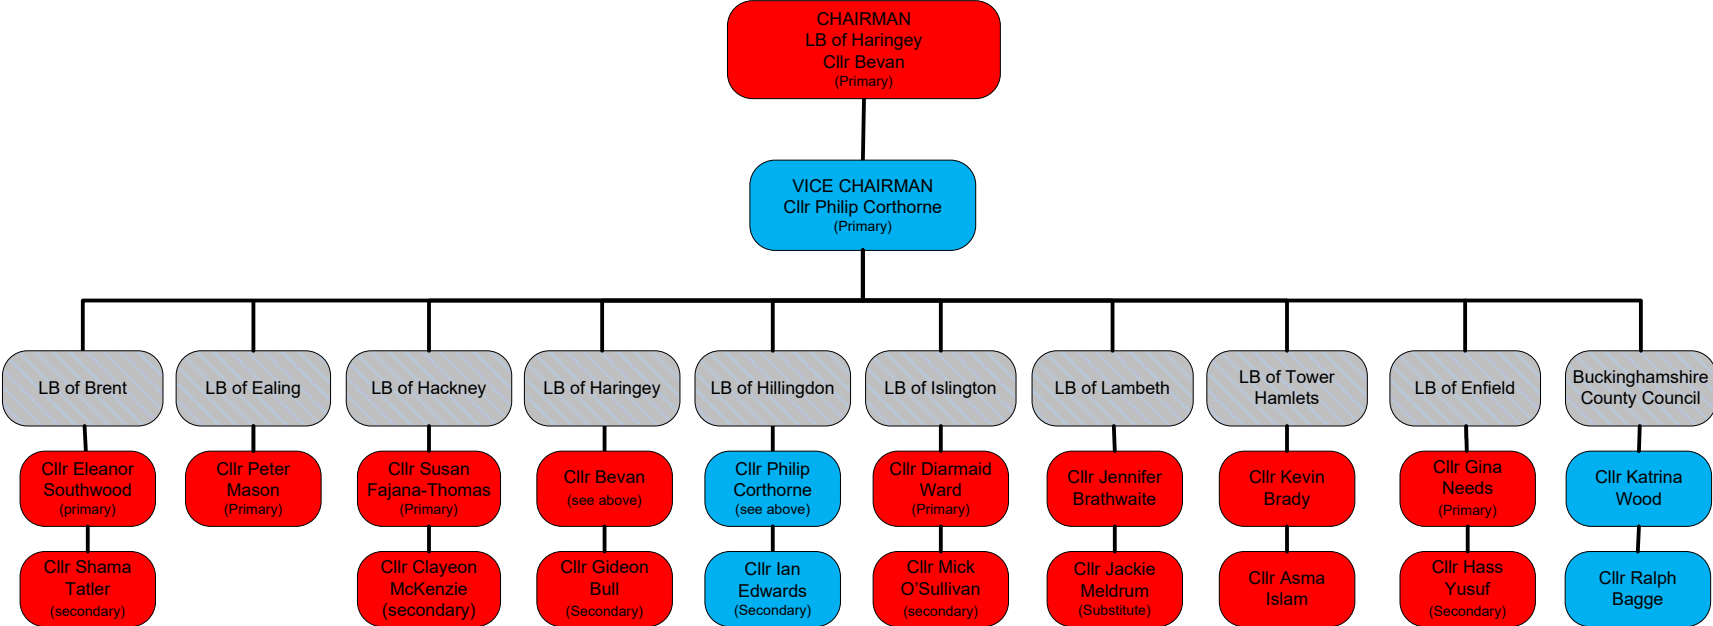

FULL MEMBERS ORGANISATION CHART  
As at 3 August 2020

- Keys
- Conservative = 4
  - Labour = 15